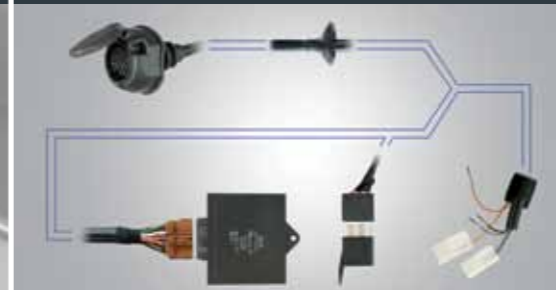

Towing hitch wiring harness

Safety for you and your car is at the heart of the Toyota towing hitch wiring harness. Individually designed for each Toyota model, the harness seamlessly integrates your car's lights and signals with those on a towed trailer or rear bicycle holder.

Features

- The harness has independent circuitry and a fused module to eliminate the risk of overloading your car's existing electrical system.
- The fused module prevents a fault in the trailer's circuitry affecting your car's systems. For instance, your car's indicators will continue working even if those on the trailer fail.
- Toyota specialists designed the cable route to safely avoid contact with moving car parts, heat, irregular surfaces and metal edges.
- There are no loose or hanging cables that could catch on road obstacles or interfere when loading or unloading the trunk.
- Strategic reinforced cable protection guards against accidental damage and the consequent risks of lighting failure or fire caused by electrical shorting.
- Available with a 7 or 13 pin socket.