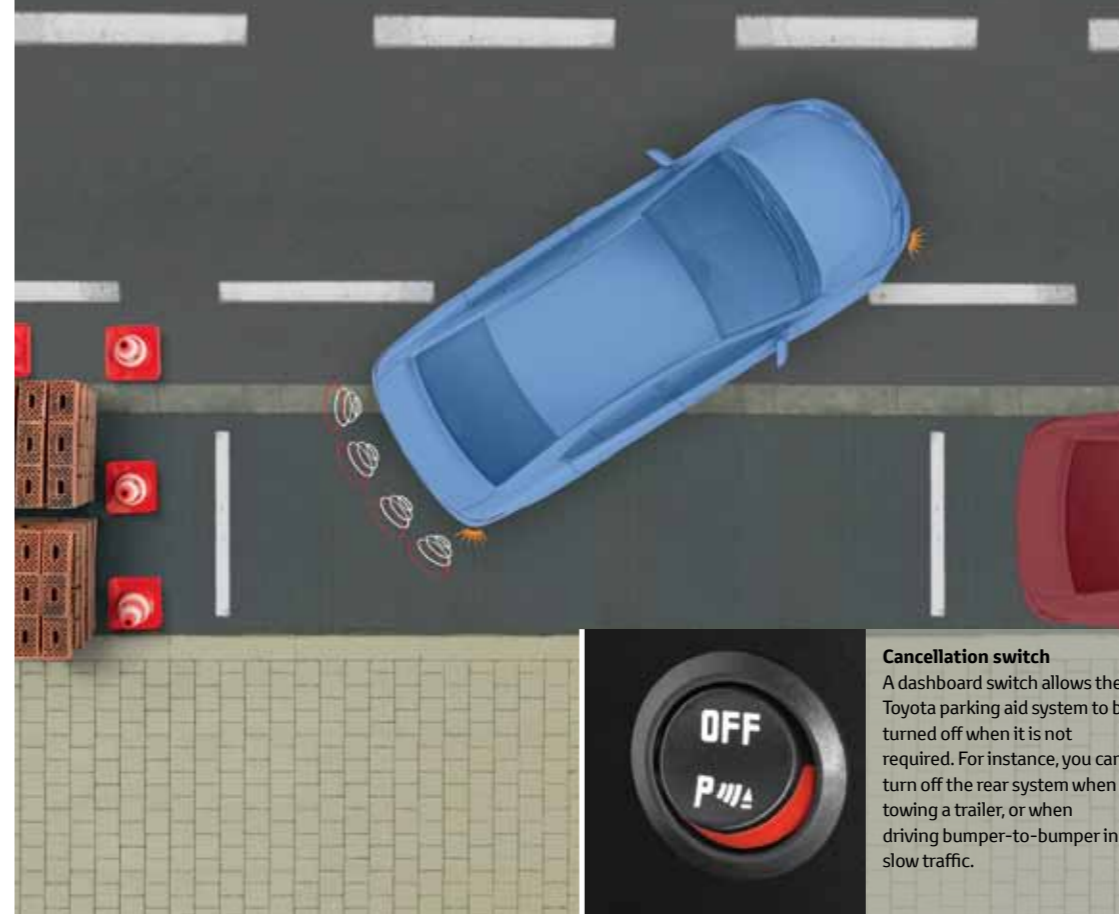

Parking aid system

The Corolla is wonderfully easy to park. Even so, when space is tight, you'll find the guidance given by the Toyota parking aid system a big help in avoiding accidental scrapes.

Depending on your car's specification, you can add sensors to the rear bumper. These link to in-car warning beepers that become progressively more frequent the closer your vehicle gets to an obstacle. Conveniently, the system can be switched off when you don't need it.

Cancellation switch

A dashboard switch allows the Toyota parking aid system to be turned off when it is not required. For instance, you can turn off the rear system when towing a trailer, or when driving bumper-to-bumper in slow traffic.

Vehicle security

It's comforting to have a car as safe as the Corolla. Toyota's vehicle security system increases that peace of mind by providing an extra layer of protection when your car is parked.

The system has a powerful alarm to complement your car's pre-fitted immobiliser. An optional incline sensor is also available to warn you of attempted wheel theft and towing-away.