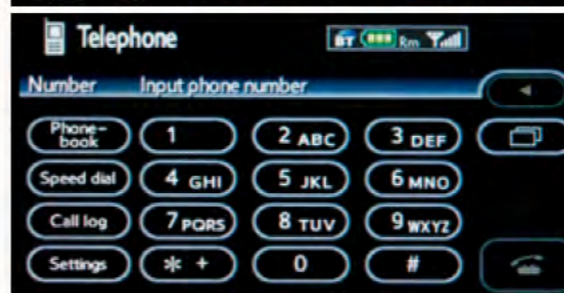

Hands-free Bluetooth®

TNS350 supports Bluetooth® communications and audio playback. Your phone's controls can be touch-screen operated, there's an integral pick-up microphone, and incoming calls feed through the car's speakers.

Features	TNS350	Touch & Go
Screen size	5.8"	6.1"
Touchscreen	Yes	Yes
Click and slide	Yes	-
Split screen map/audio info	Yes	-
Languages display	20	14
Rear view camera ready	Yes	Yes
Bluetooth® handsfree phone	Yes	Yes
Internal microphone	Yes	N/A
Speed camera alerts (1)	Yes	Yes
Speed limits	Yes	Yes
POI via USB (2)	-	Yes
POI search via internet (2)	-	Yes
Traffic information	Yes (3)	Yes (3)
Languages voice guidance	20	14
Media slots	SD card, USB	CD,USB
Audio formats	MP3/WMA/AAC	MP3/WMA
Bluetooth® music streaming	Yes	Yes
iPod® audio	full control via standard cable	full control via standard cable
iPod® video	via optional cable	-
Customisable opening screen	Yes	-
Aux-in	Yes	Yes

(1) Not available in France. (2) Depending on server availability. (3) Enhanced TMC is available in UK, FR, BE, LU. Bluetooth® is a trademark of Bluetooth SIG Inc. iPod® is a trademark of Apple Inc, registered in the US and other countries.