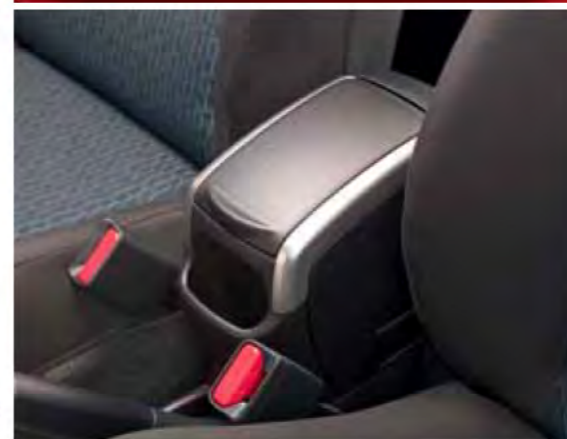

Centre console box
Convenient additional storage for small items.