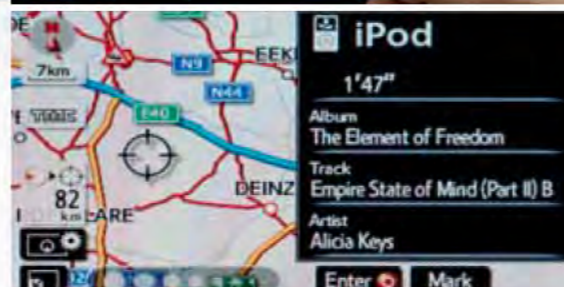

Play your iPod®

You can connect your iPod® via its USB cable and then operate it with the TNS350's touch-screen controls. Even the album art is displayed. When navigation is active, iPod® information appears in a split screen alongside the map.