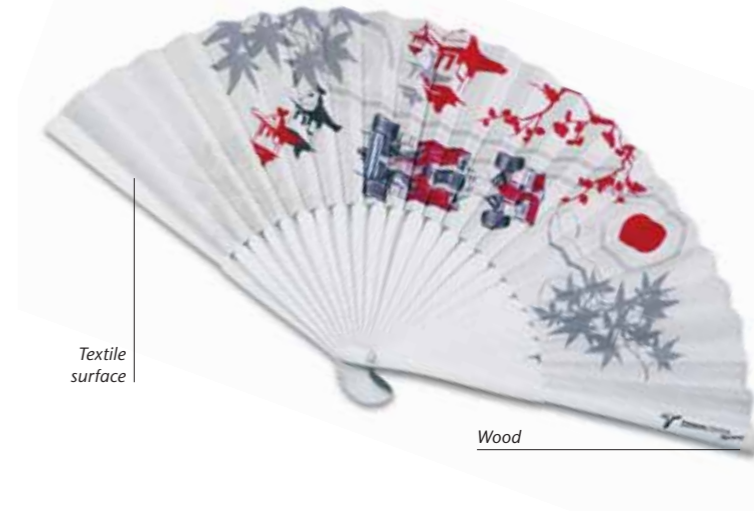

Textile surface

Wood

Fan with Asian style print

Wooden fan with textile surface
Asian style print
Panasonic Toyota Racing logo printed on the handle
Radius: 23 cm

AM610-48