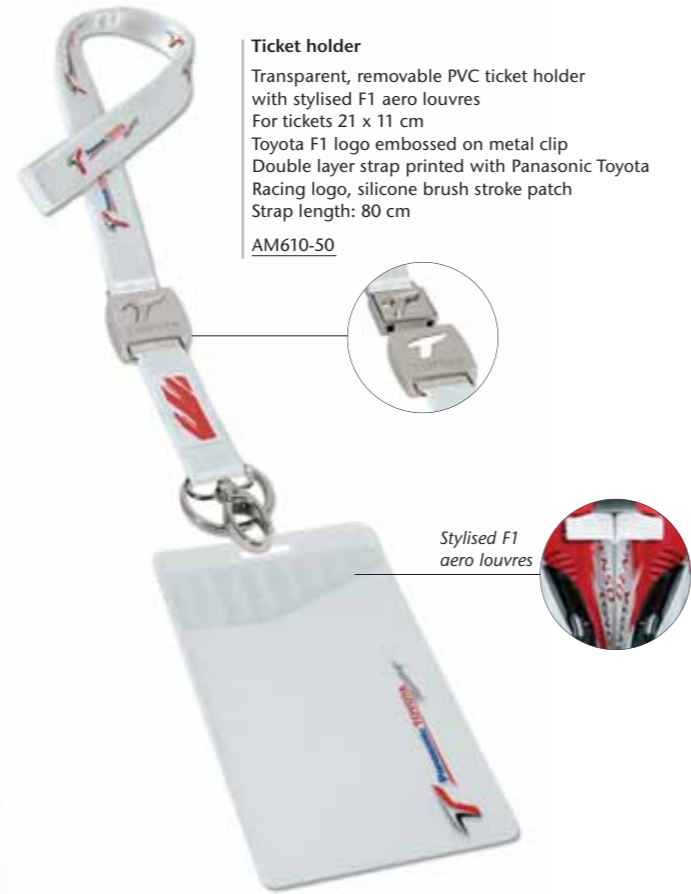

Ticket holder
Transparent, removable PVC ticket holder
with stylised F1 aero louvres
For tickets 21 x 11 cm
Toyota F1 logo embossed on metal clip
Double layer strap printed with Panasonic Toyota
Racing logo, silicone brush stroke patch
Strap length: 80 cm

AM610-50

Stylised F1
aero louvres