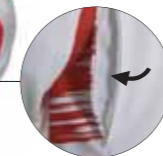

Available sizes:

S	AM610-24
M	AM610-25
L	AM610-26
XL	AM610-27
XXL	AM610-28