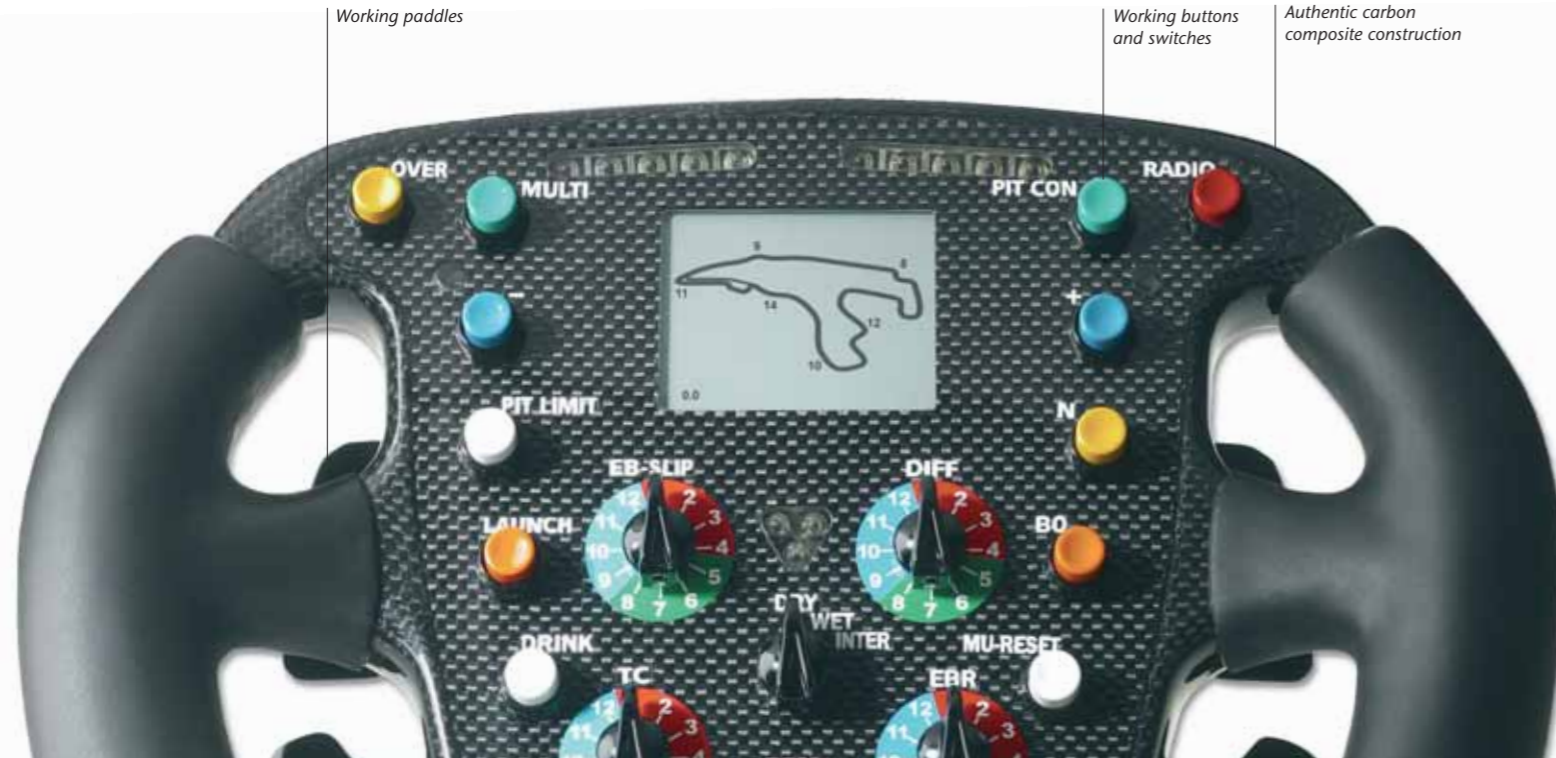

Replica steering wheel

Full size, authentic replica with working buttons, switches and paddles
Authentic carbon composite construction with rubber grips
On a leather base with acrylic cover
Made by Amalgam
AM571-02

Working buttons and switches

Authentic carbon composite construction

Key ring aero louvre

Carabiner key ring with stylised F1 aero louvres on one side
Panasonic Toyota Racing logo embossed on the other side
Base: zinc diecasting, synthetic matt finish
AM610-58