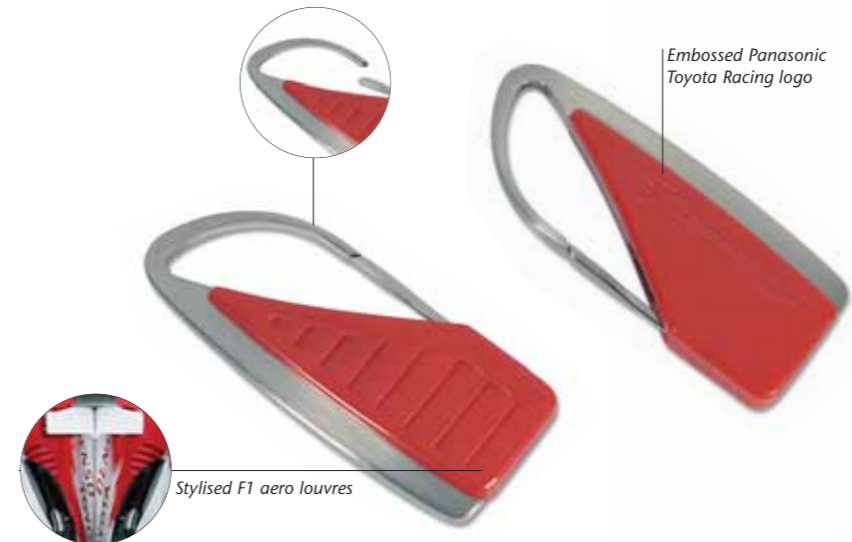

Replica steering wheel

Full size, authentic replica with working buttons, switches and paddles
Authentic carbon composite construction with rubber grips
On a leather base with acrylic cover
Made by Amalgam
AM571-02

Stylised F1 aero louvres

Embossed Panasonic Toyota Racing logo

Key ring aero louvre

Carabiner key ring with stylised F1 aero louvres on one side
Panasonic Toyota Racing logo embossed on the other side
Base: zinc diecasting, synthetic matt finish
AM610-58