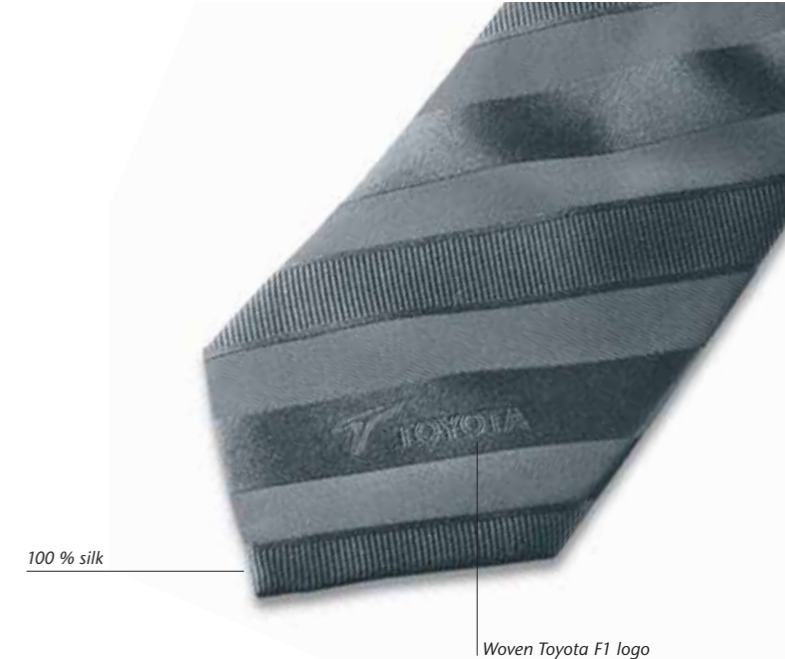

100 % silk

Woven Toyota F1 logo